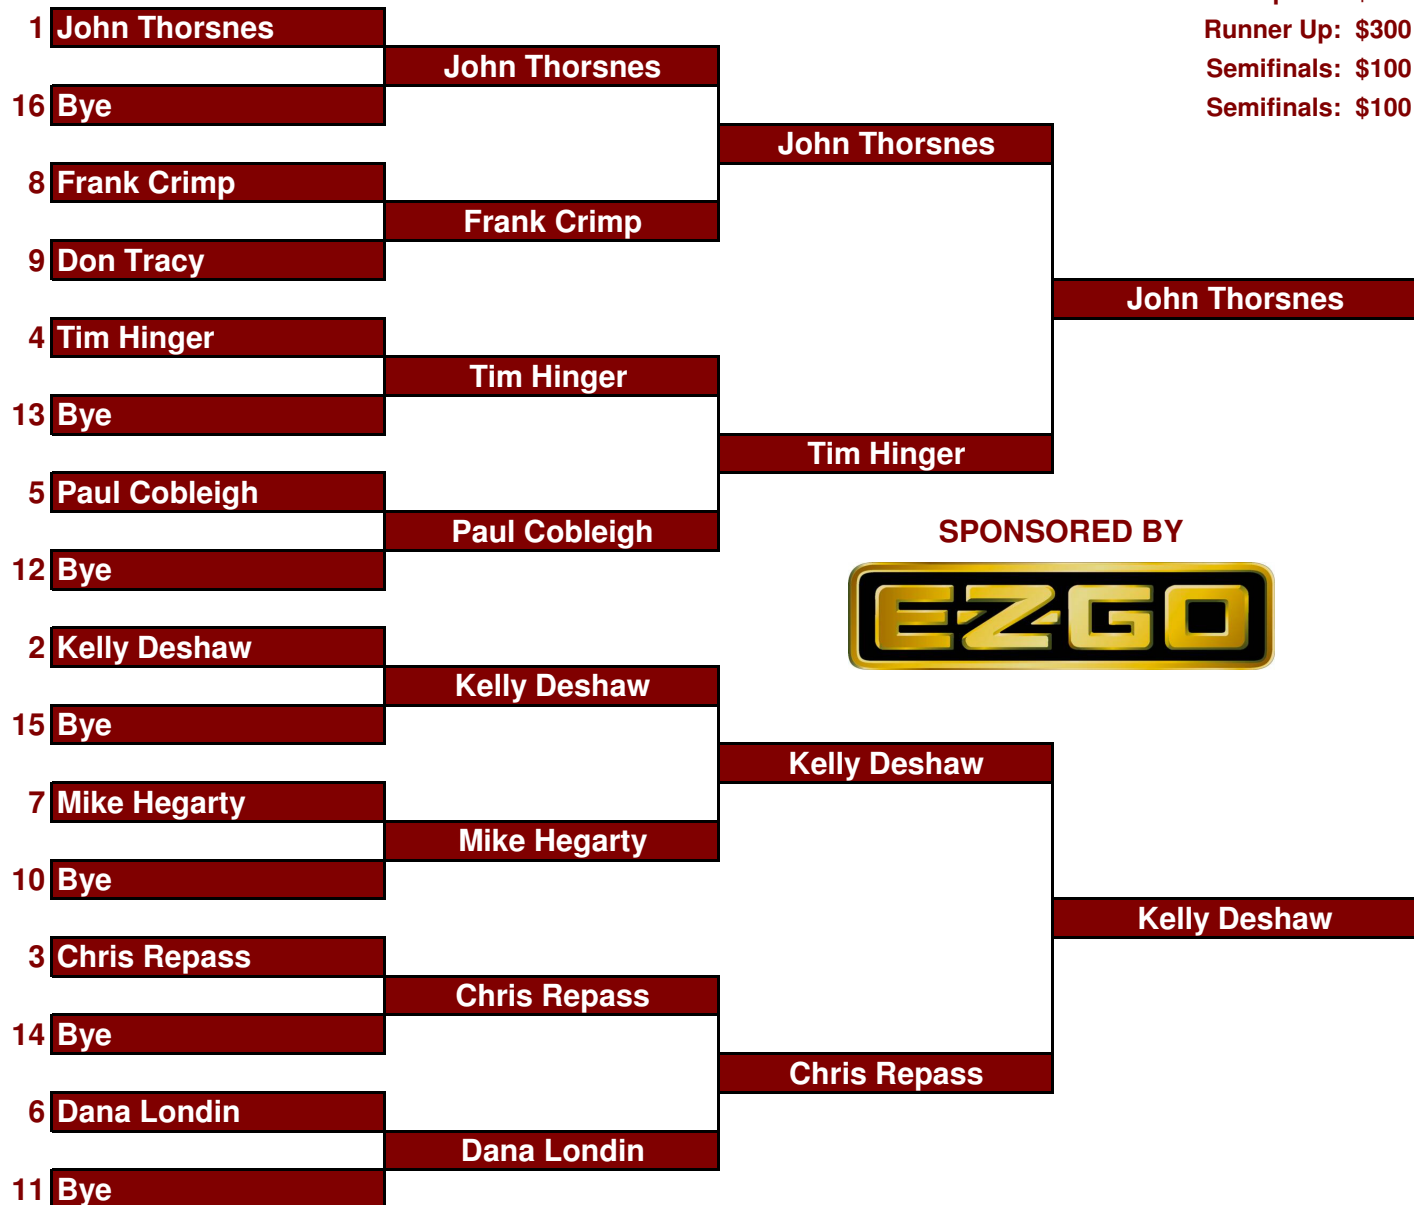

CWCPGA EZ-GO Senior Play Championship - 2016

Champion: \$450	Kelly Deshaw
Runner Up: \$300	John Thorsnes
Semifinals: \$100	Tim Hinger
Semifinals: \$100	Chris Repass

Kelly Deshaw
EZ-GO Senior
Champion

HAVE FUN!!!!