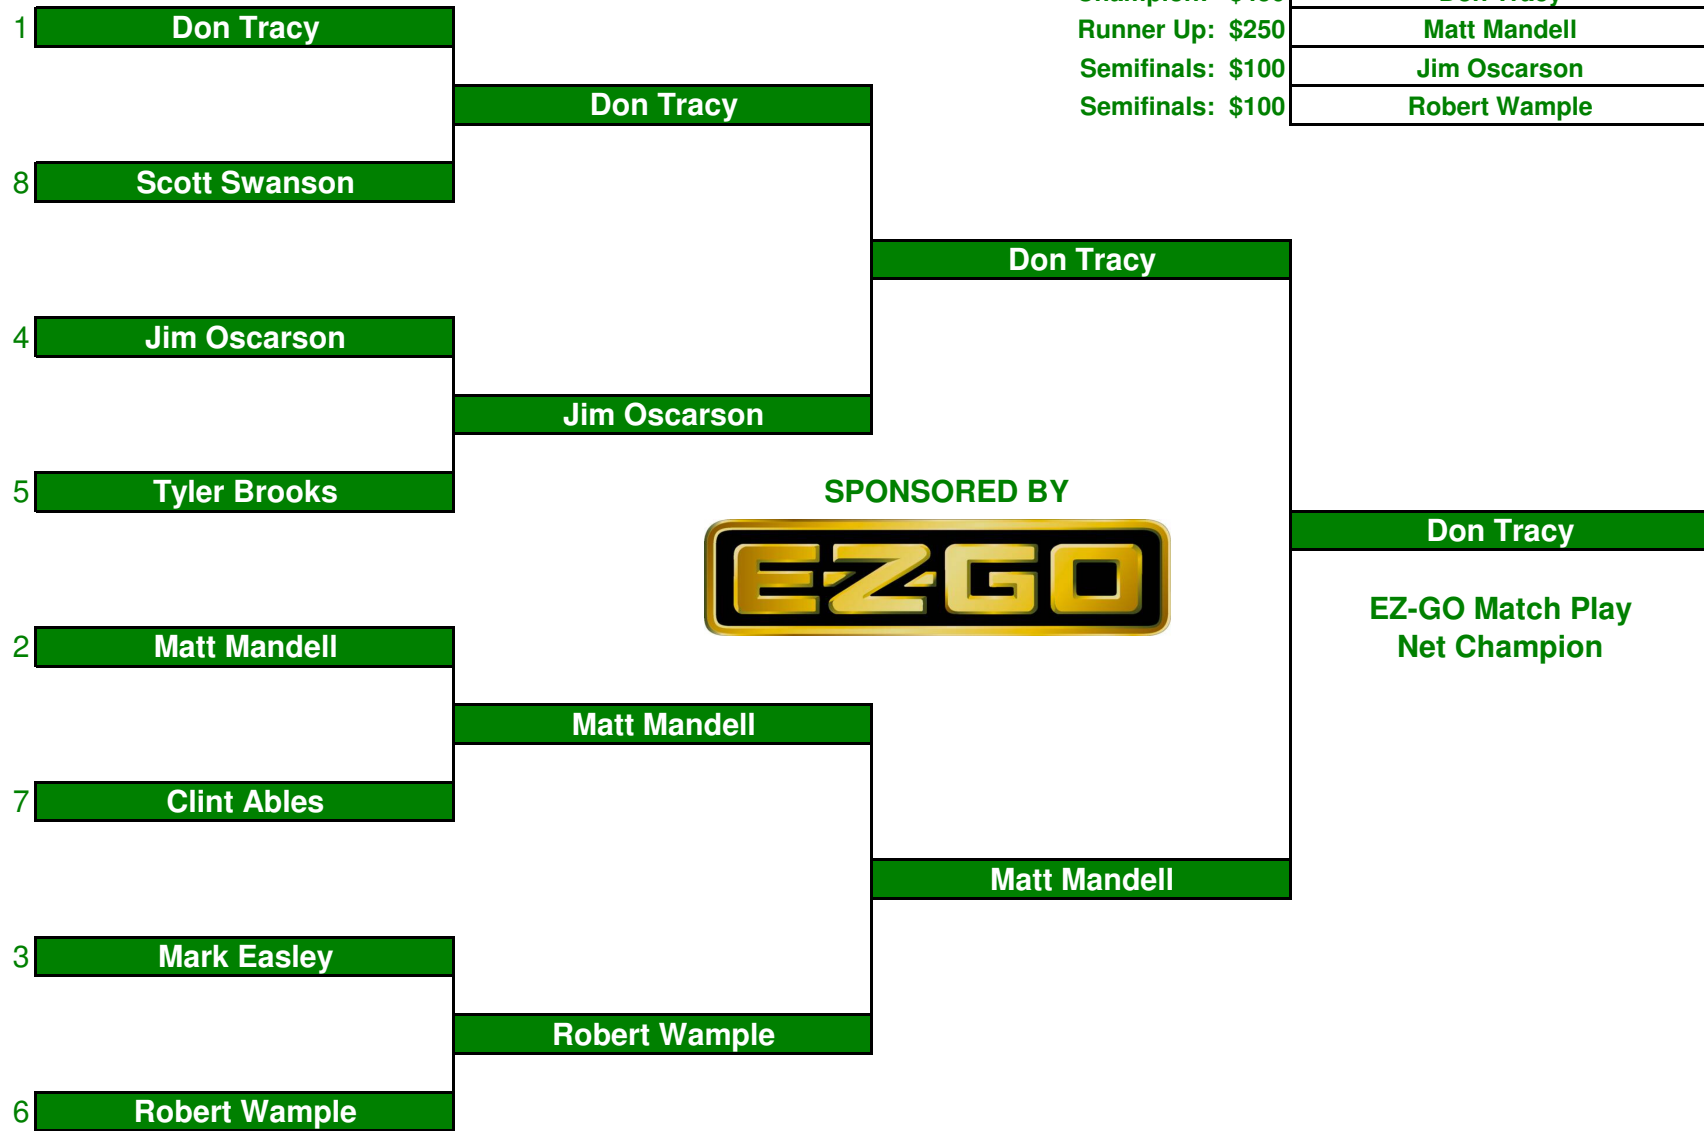

CWCPGA EZ-GO Net Match Play - 2016

Champion: \$450
 Runner Up: \$250
 Semifinals: \$100
 Semifinals: \$100

Don Tracy
Matt Mandell
Jim Oscarson
Robert Wample

**EZ-GO Match Play
 Net Champion**

HAVE FUN!!!

Match played by 6/30 Match played by 7/31 Match Played by 8/31