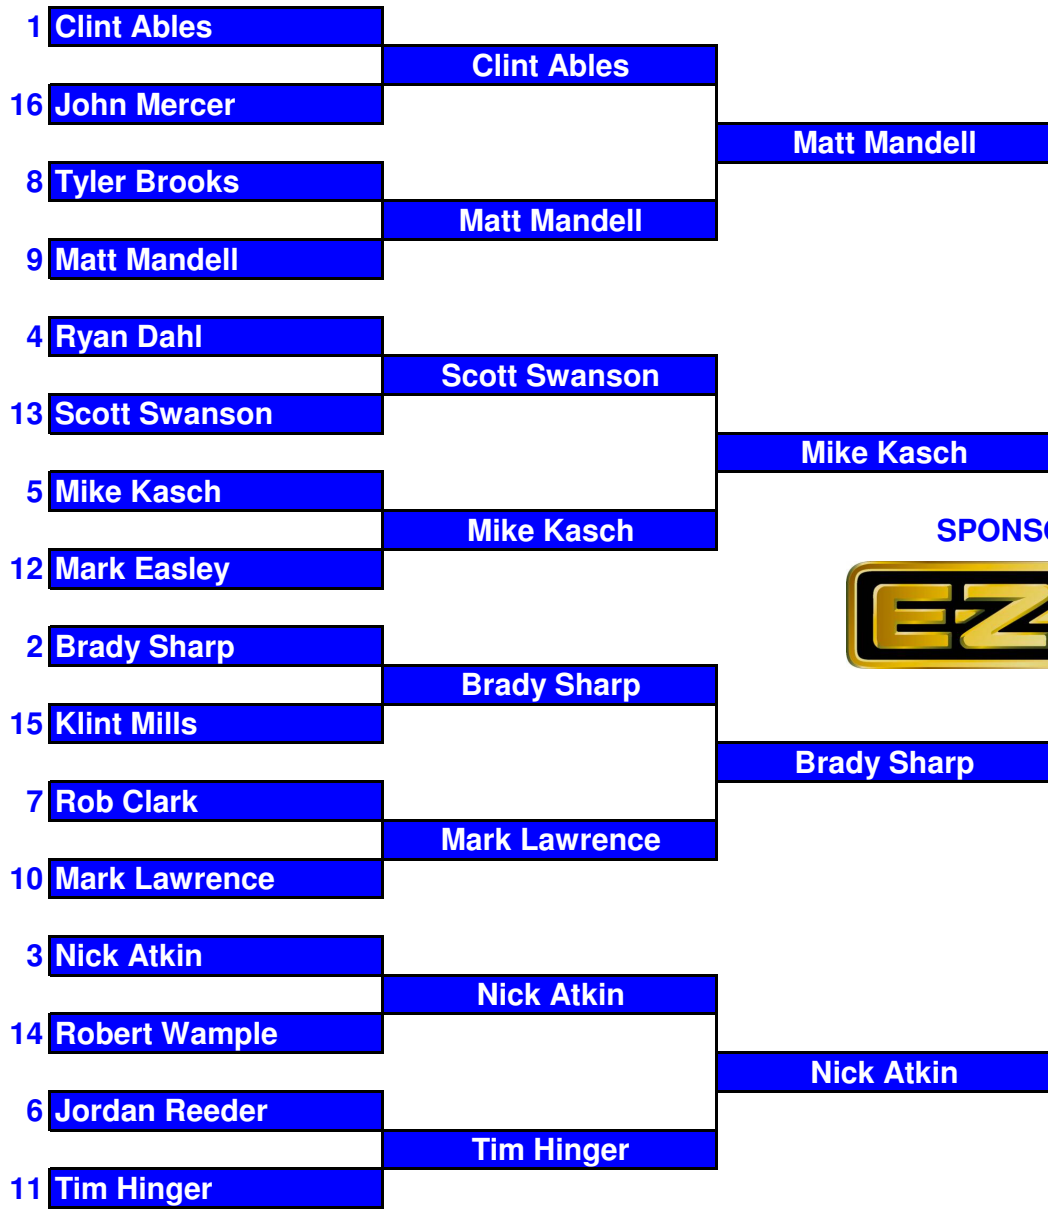

# CWCPGA EZ-GO Match Play Championship - 2016

Champion: \$600	Nick Atkin
Runner Up: \$400	Mike Kasch
Semi Finals: \$200	Matt Mandell
Semi Finals: \$200	Brady Sharp
Quarterfinals: \$100	Clint Ables
Quarterfinals: \$100	Scott Swanson
Quarterfinals: \$100	Mark Lawrence
Quarterfinals: \$100	Tim Hinger

**Nick Atkin**  
EZ-GO Match Play  
Champion

**HAVE FUN!!!!**

Match played by 5-31	Match played by 6/30	Match played by 7/31	Match Played by 8/31
----------------------	----------------------	----------------------	----------------------