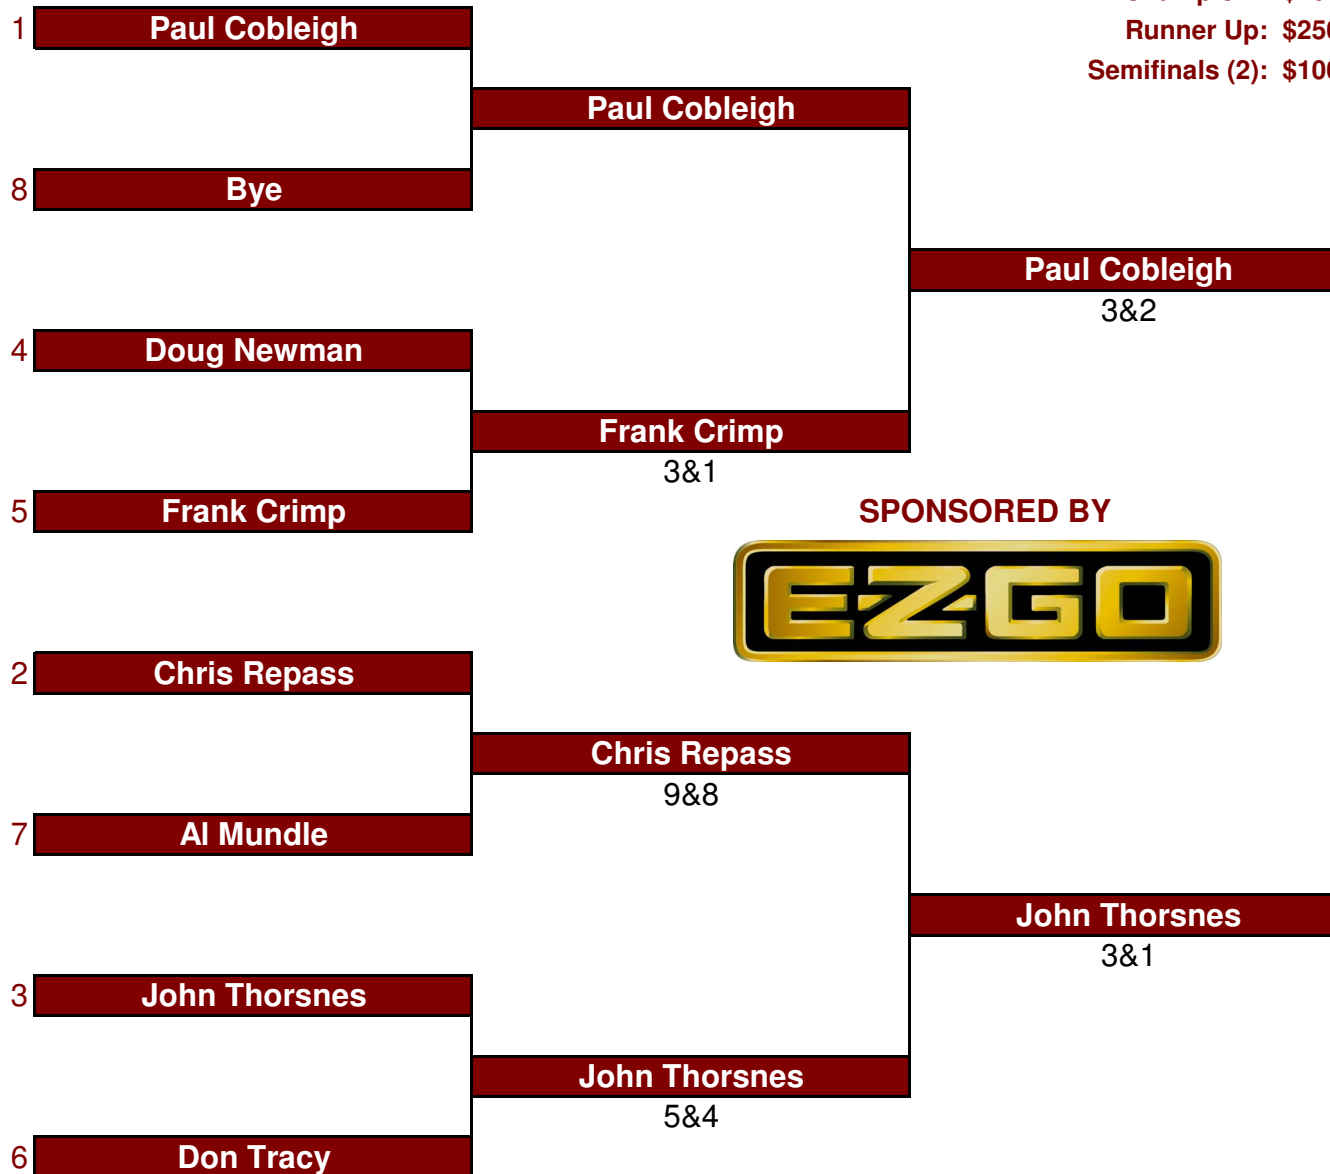

CWCPGA EZ-GO Senior Match Play - 2015

Champion: \$400
 Runner Up: \$250
 Semifinals (2): \$100

John Thorsnes
Paul Cobleigh
Chris Repass
Frank Crimp

SPONSORED BY

John Thorsnes
 2Up
**EZ-GO Match Play
 Senior Champion**