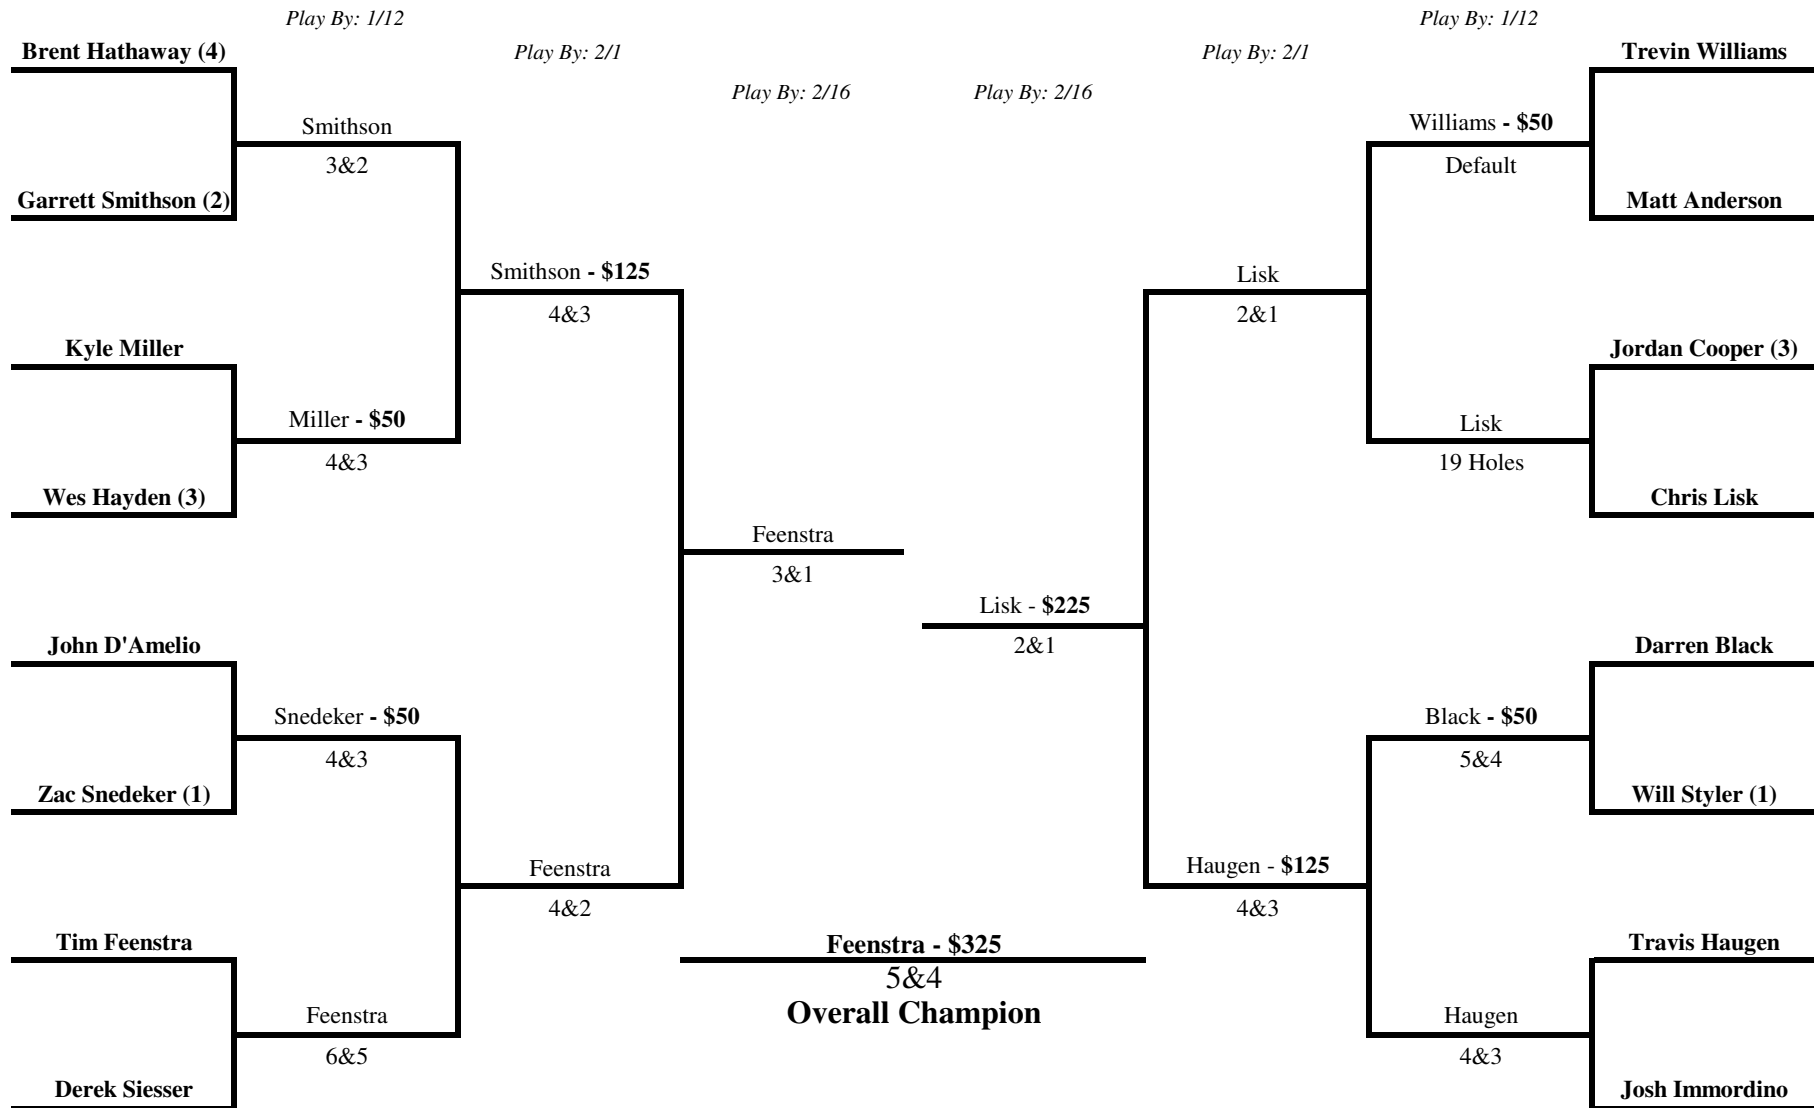

2011-2012 WWC Assistants' Match Play

Play By: 12/15

Play By: 12/15

2010 Champion: Tim Feenstra
2009 Champion: Chris Lisk