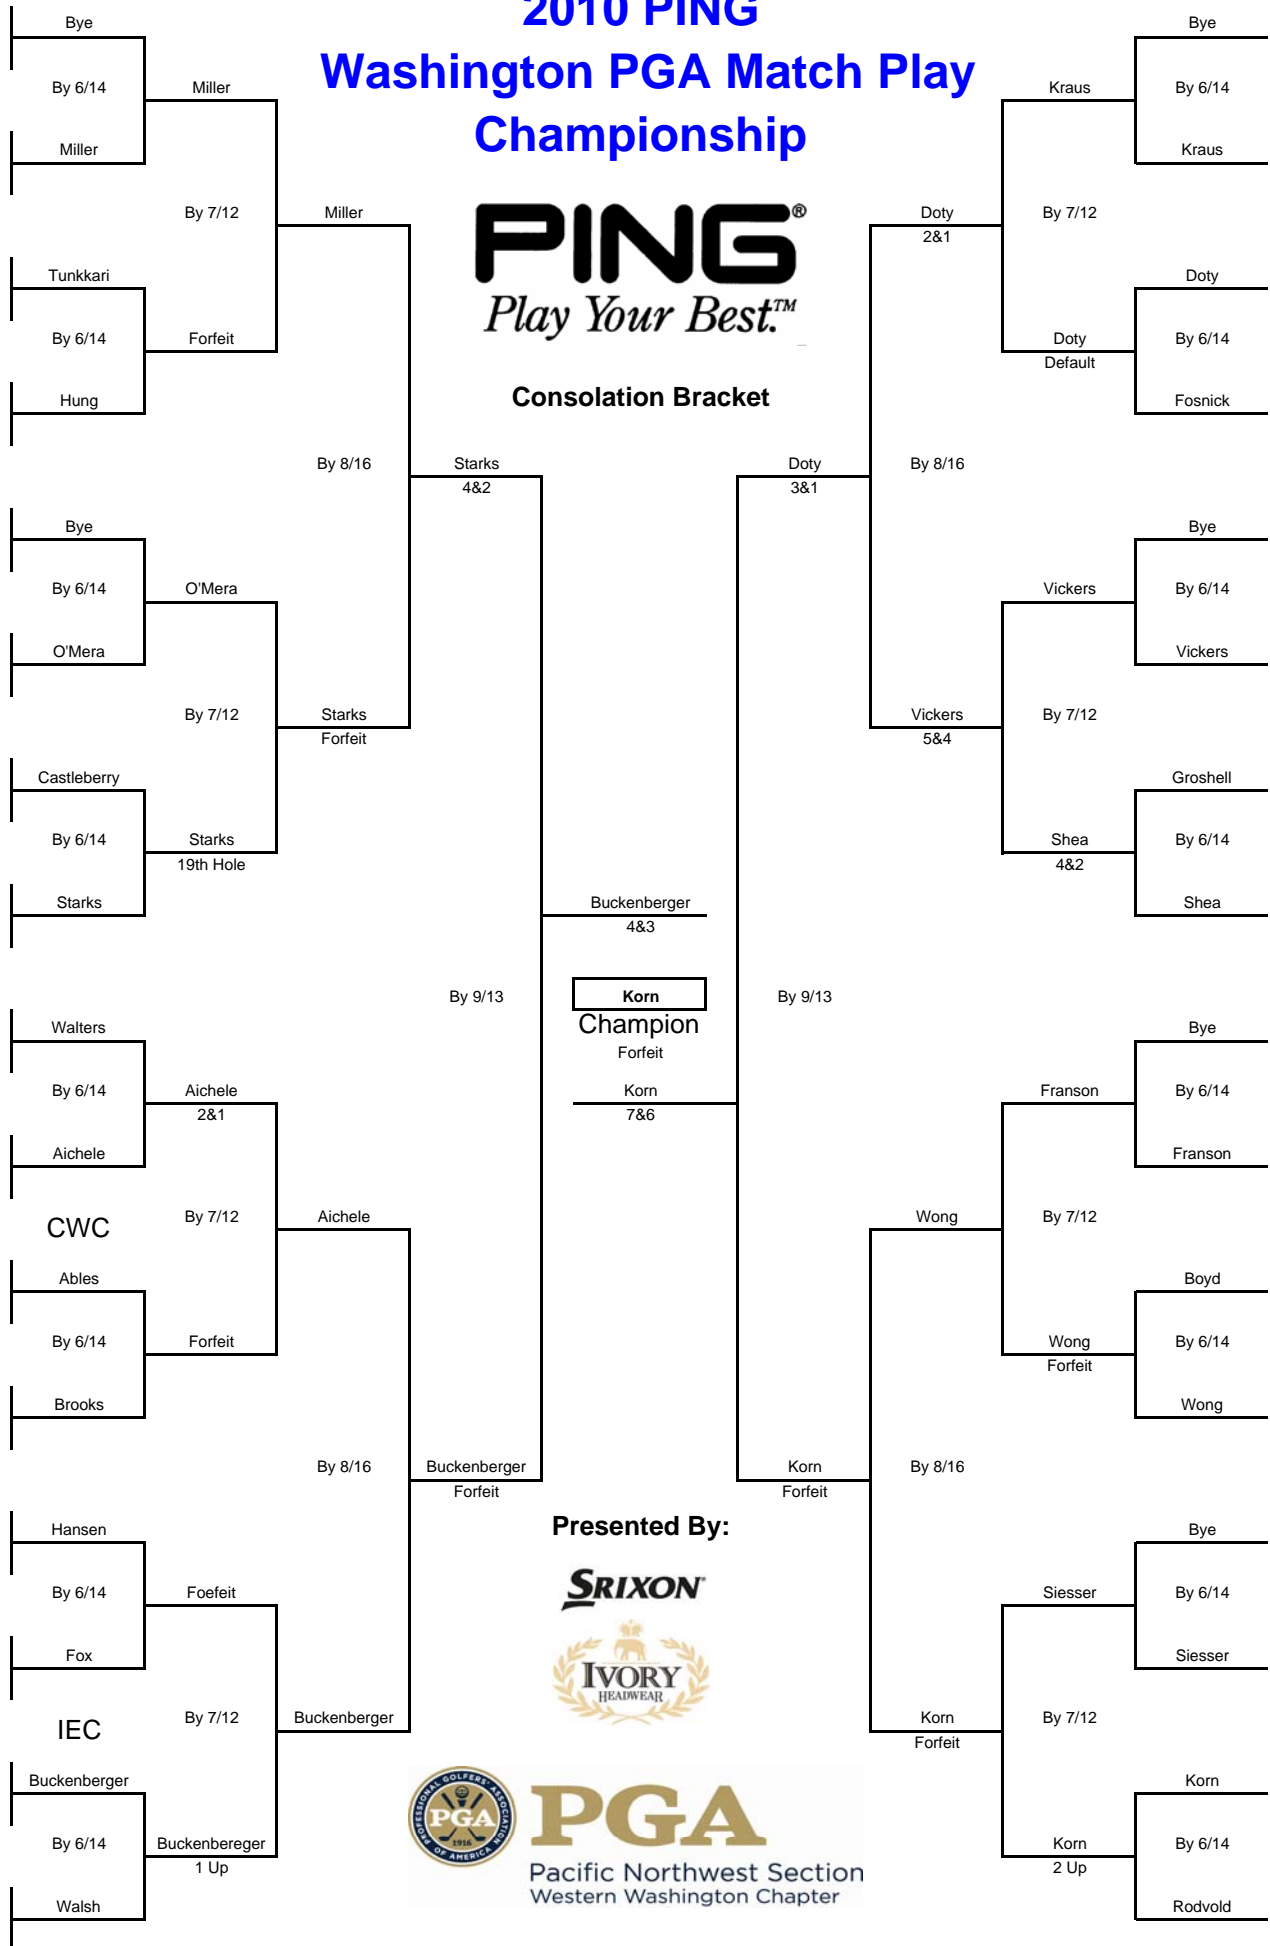

2010 PING Washington PGA Match Play Championship

Consolation Bracket

Presented By:

PGA

Pacific Northwest Section
Western Washington Chapter